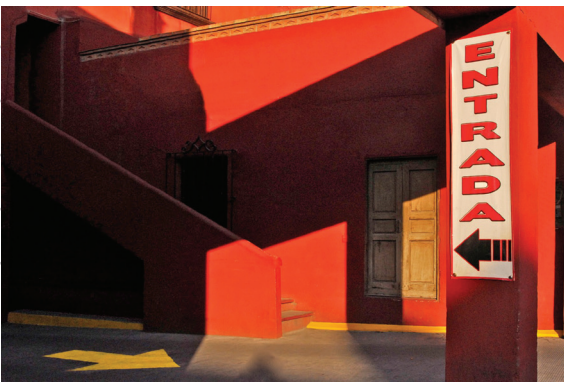

Alan Leder (19) / *Special Award*