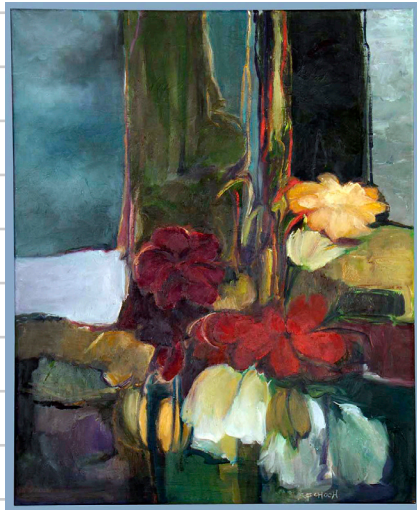

Sally Schouch (38) / *Honorable Mention*